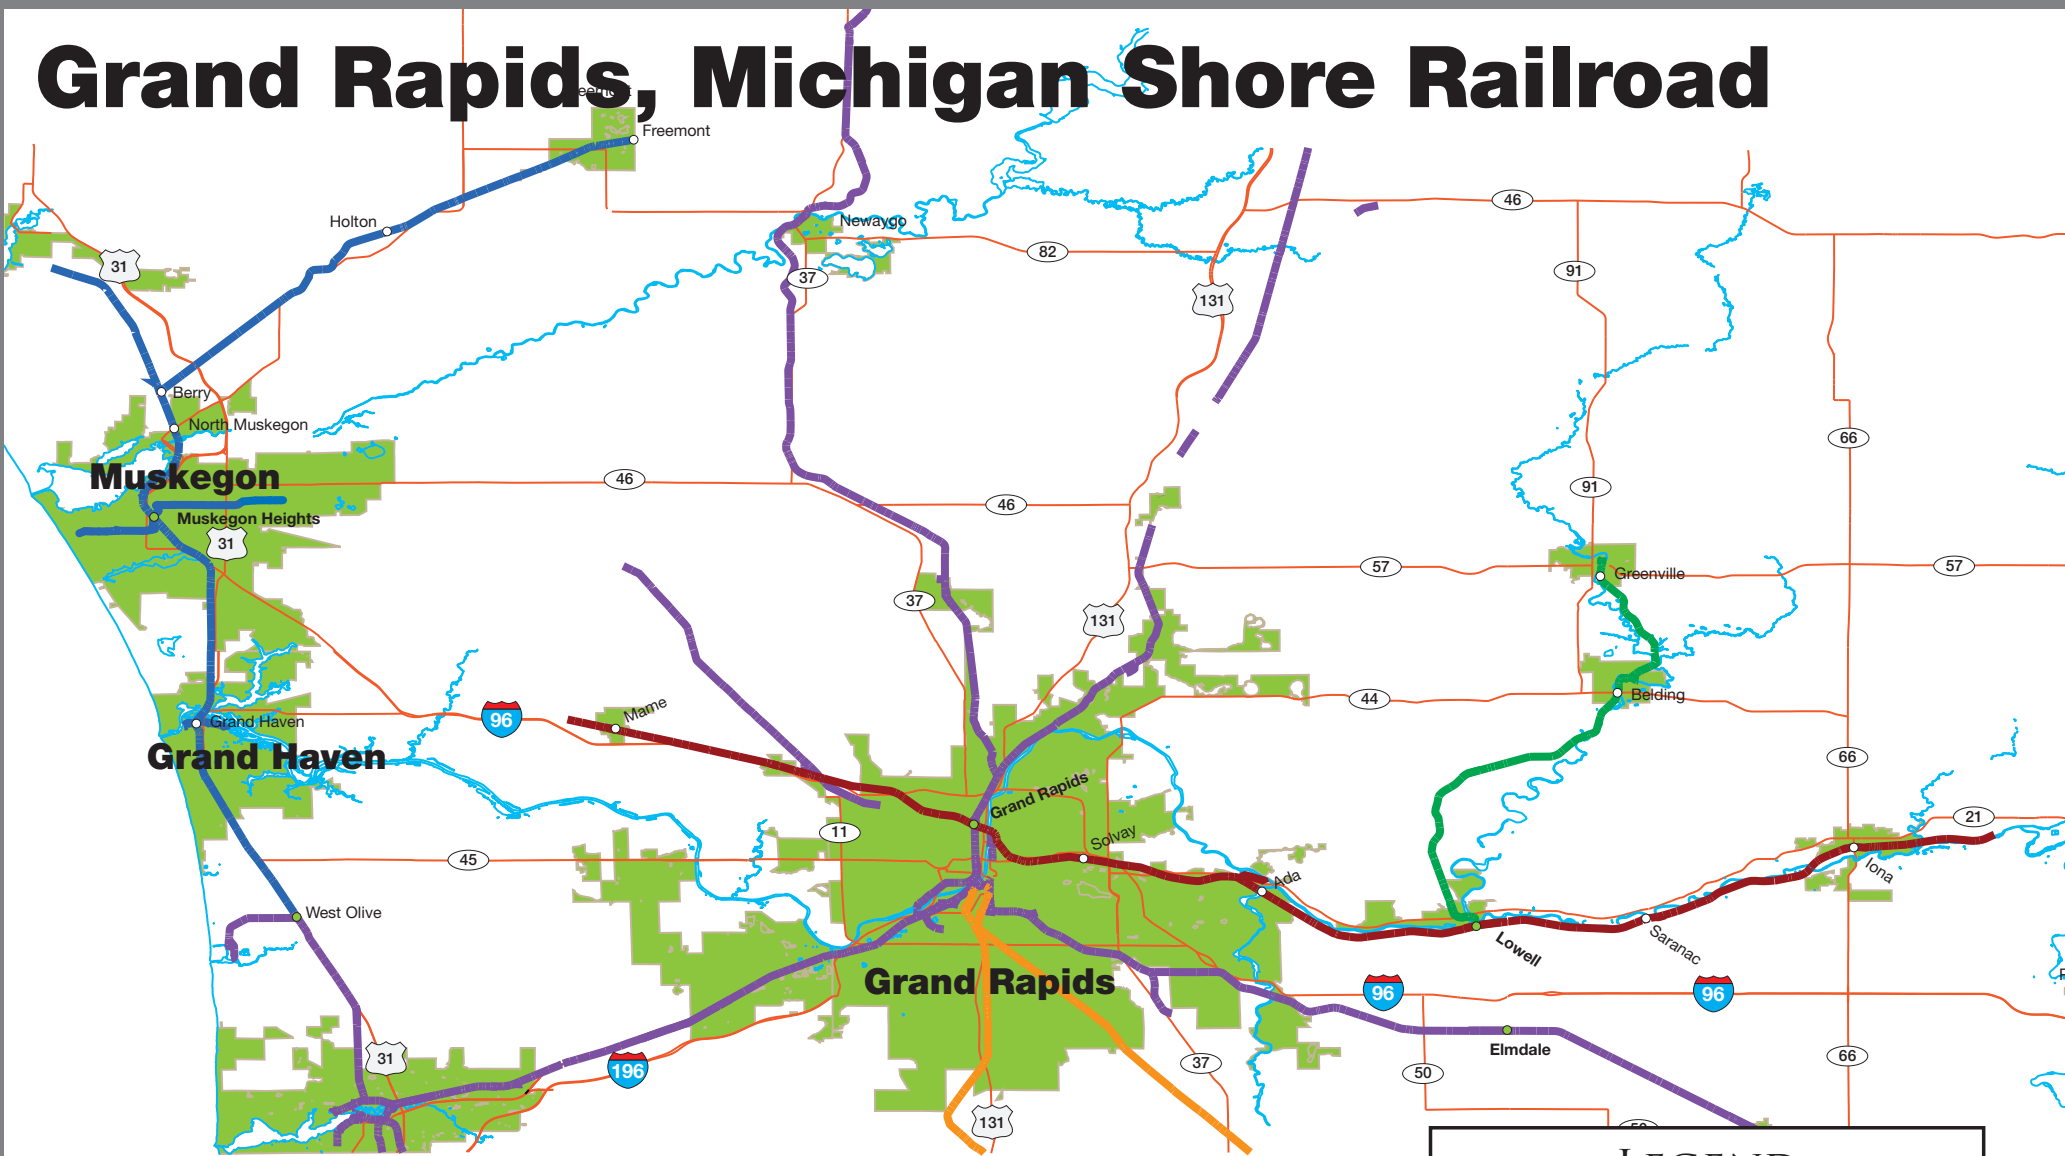

Grand Rapids, Michigan Shore Railroad

Michigan

LEGEND

GR		CSXT	
MMRR		NS	
MSR		Roads	
Water		Interchange Stations	

Miles